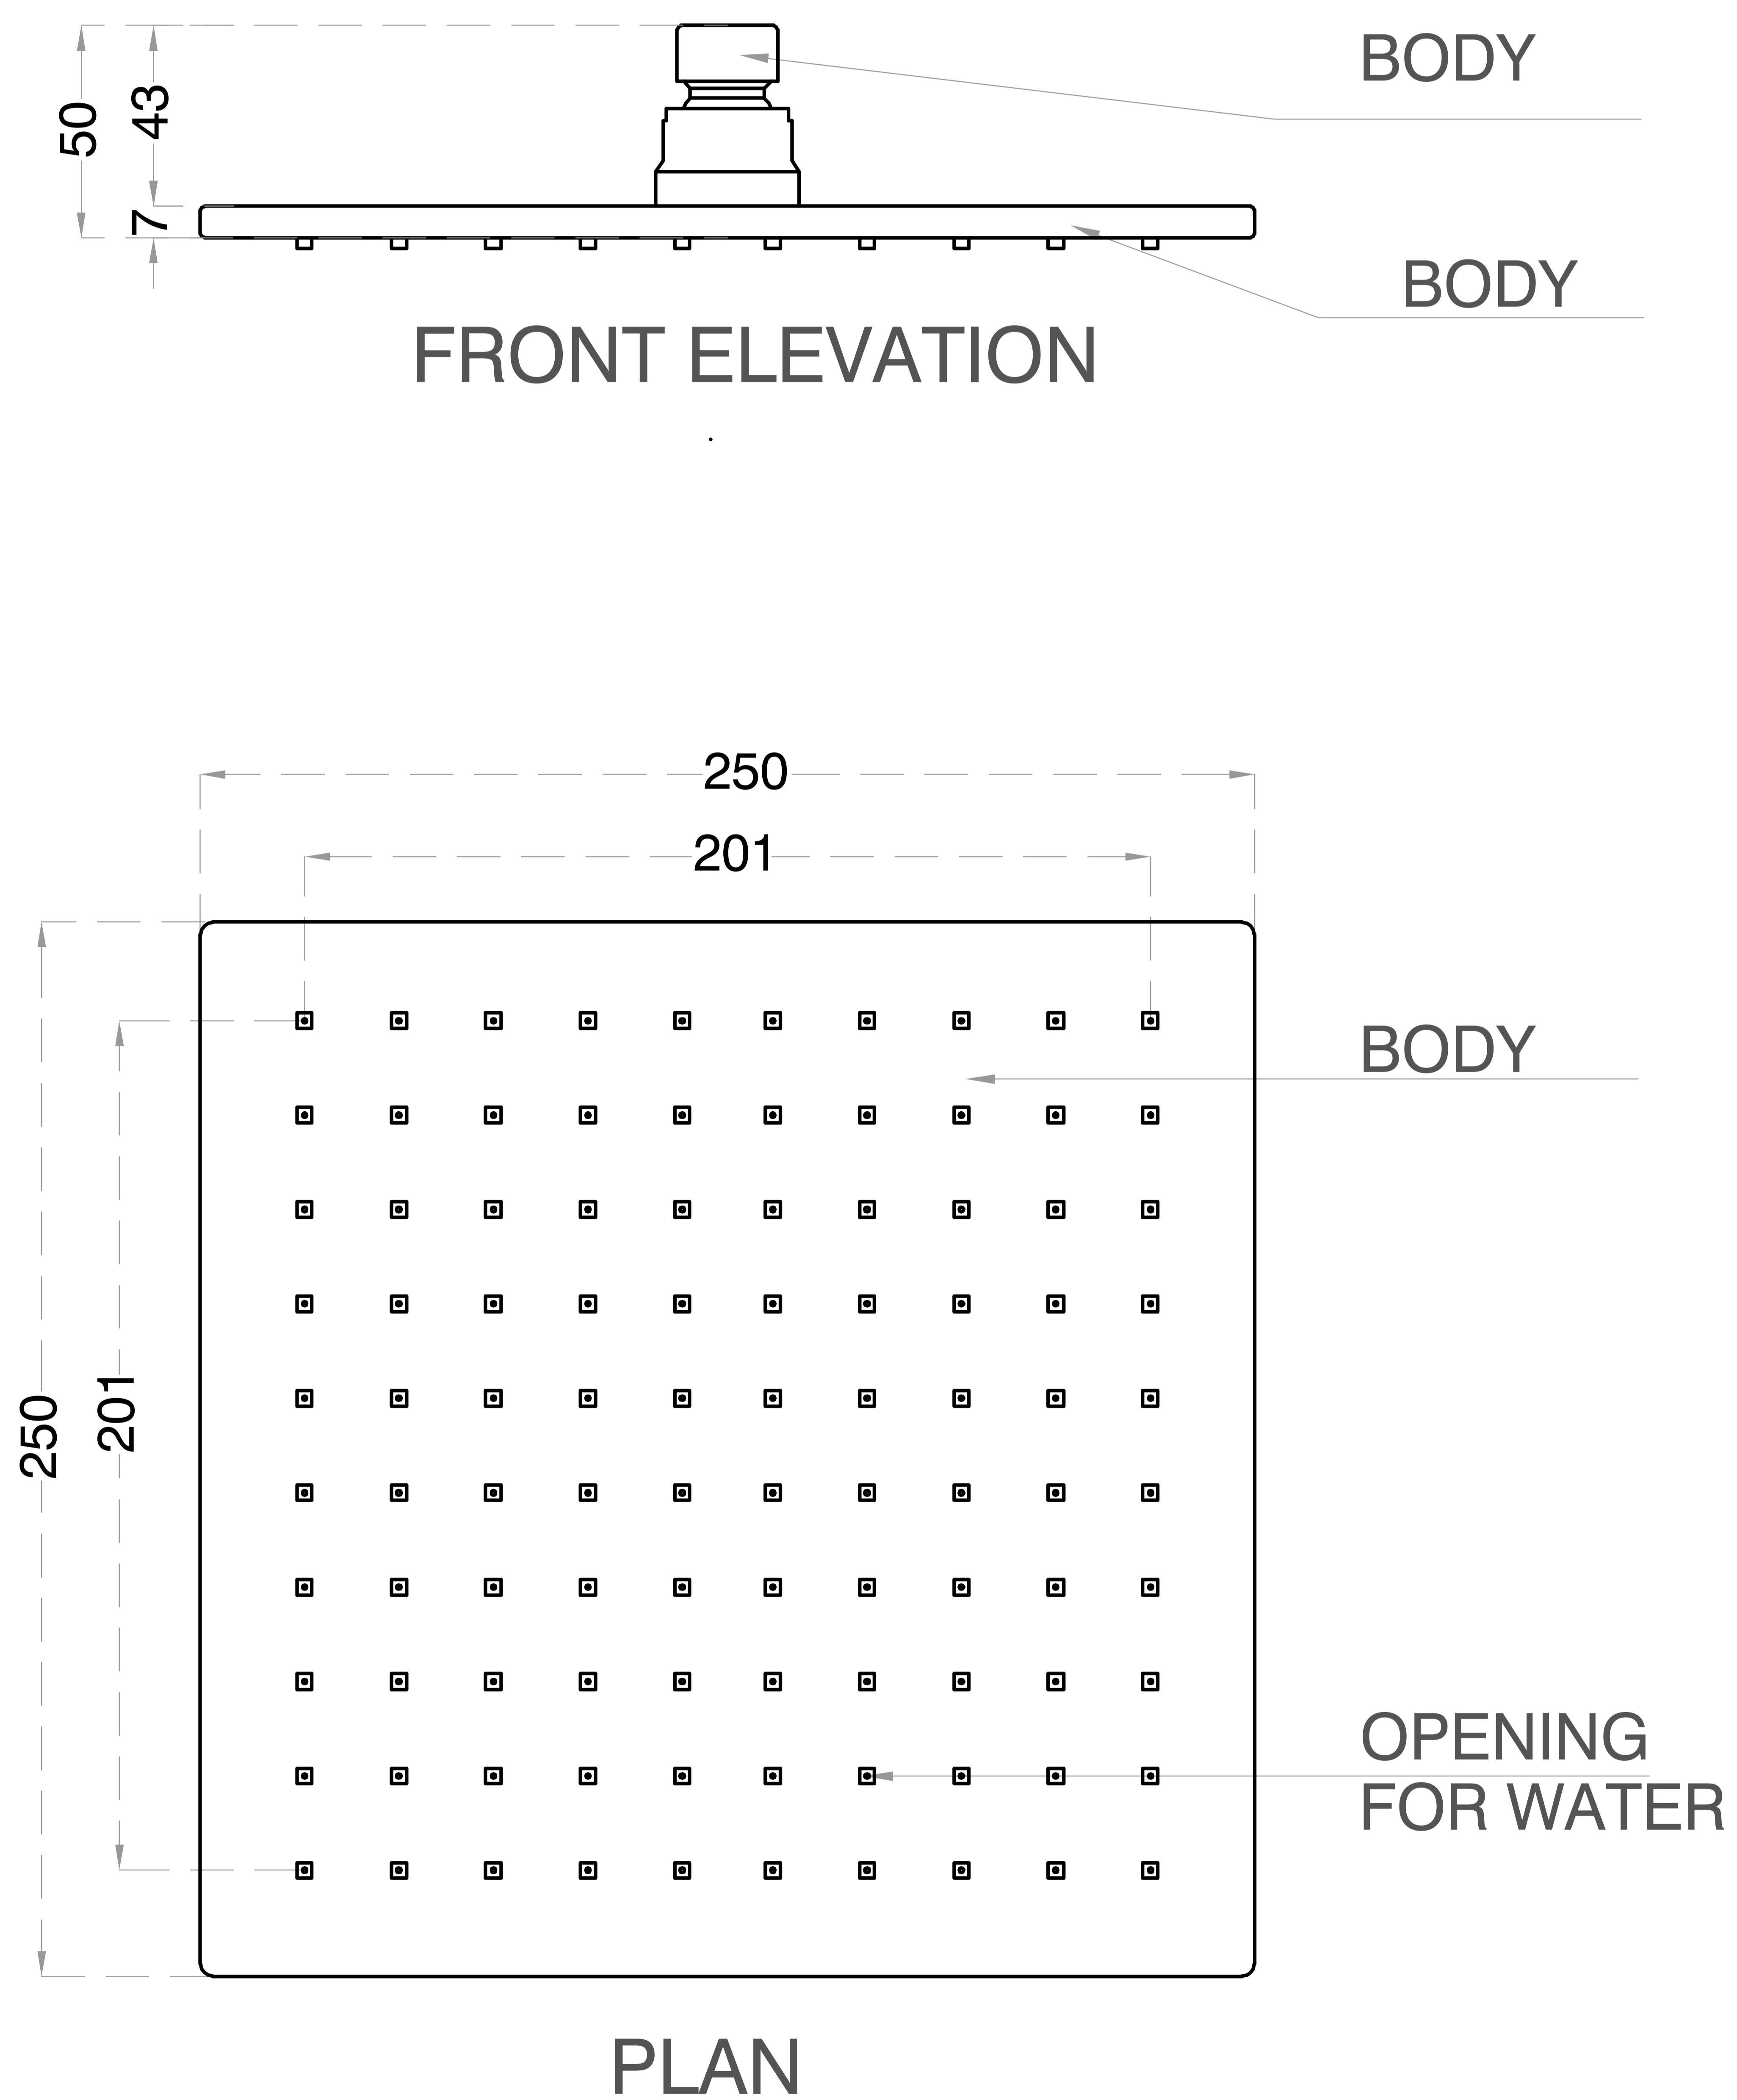

Brass Rain Shower in Square Size

Product Code : 4006

Technical Drawing

All dimension are in **mm**